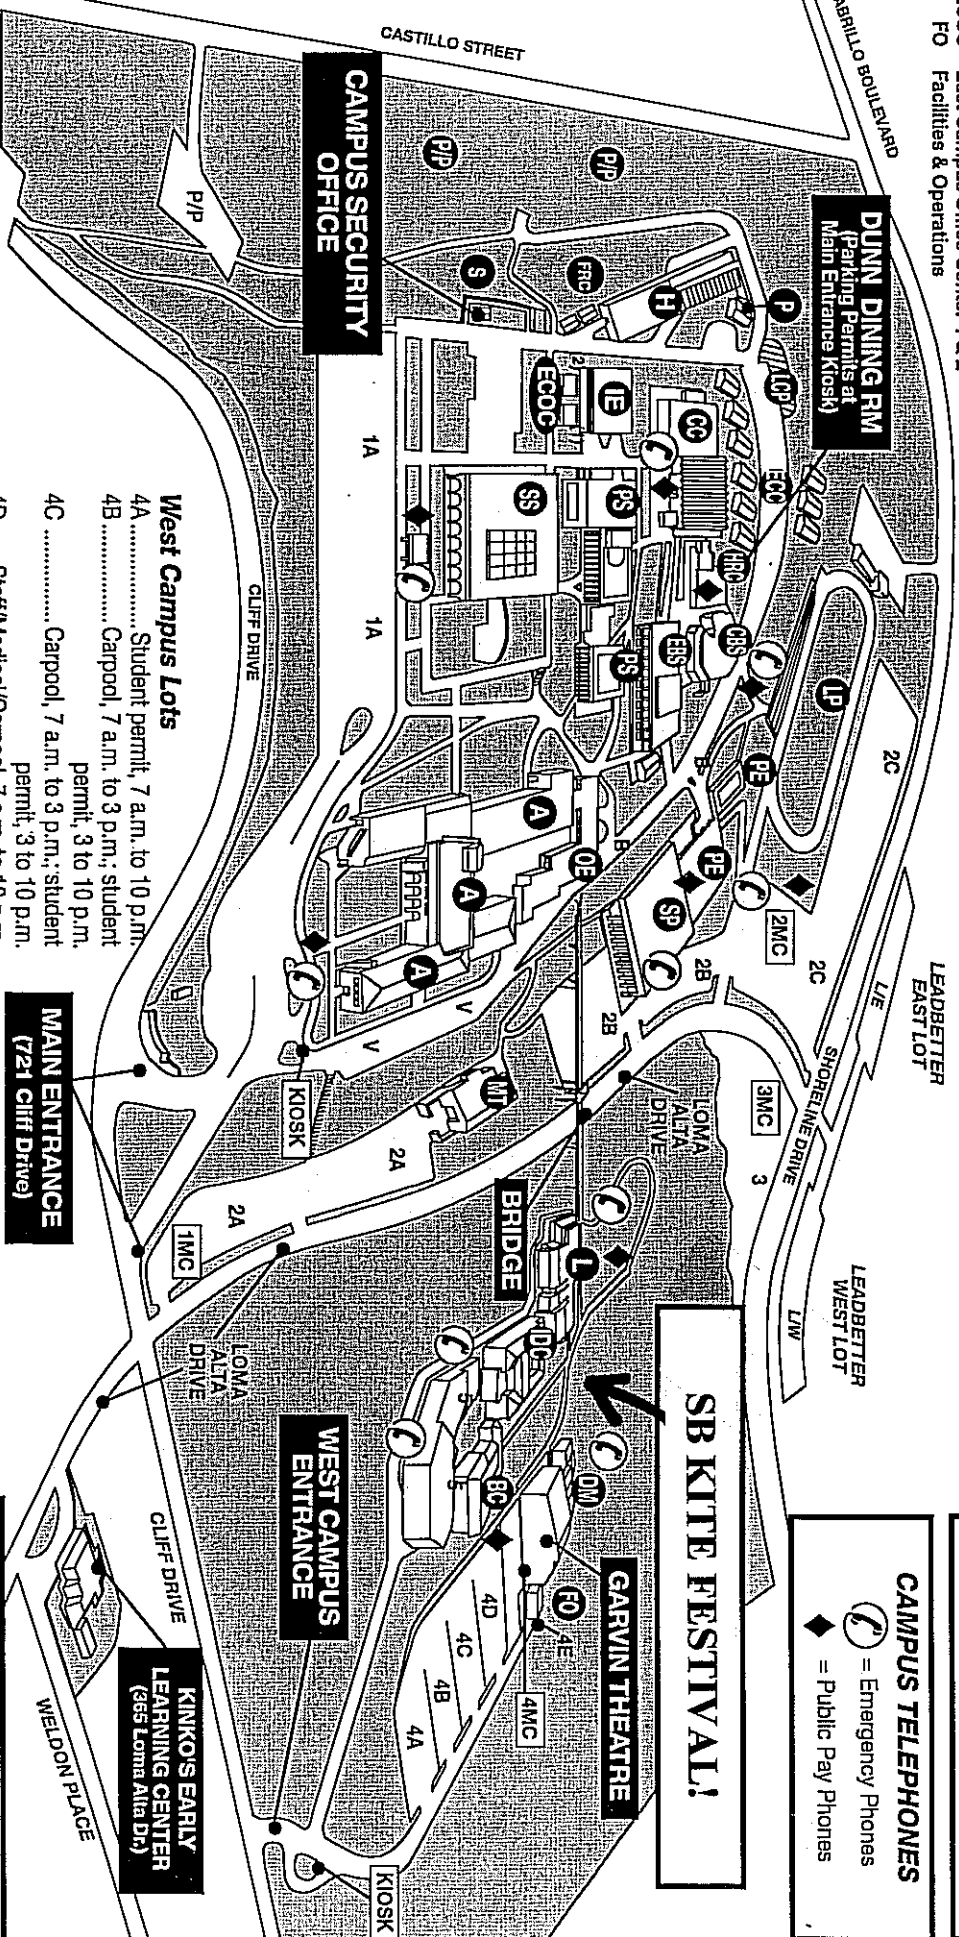

DUNN DINING RM
(Parking Permits at Main Entrance Kiosk)

CAMPUS SECURITY OFFICE

SB KITE FESTIVAL!

GARVIN THEATRE

WEST CAMPUS ENTRANCE

MAIN ENTRANCE
(721 Cliff Drive)

KINKO'S EARLY LEARNING CENTER
(355 Loma Alta Dr)

PARKING LOT LEGEND

- Main Upper Lot**
- 1A..... Designated permit or Carpool permit required; staff parking only after 5 p.m.
 - 1B..... Designated permit required.
 - MC..... Motorcycles/moped (no permit required).
 - V..... Visitor permit, 7 a.m. to 3 p.m.; Staff permit, after 3 p.m.
- West Campus Lots**
- 4A..... Student permit, 7 a.m. to 10 p.m.
 - 4B..... Carpool, 7 a.m. to 3 p.m.; student permit, 3 to 10 p.m.
 - 4C..... Carpool, 7 a.m. to 3 p.m.; student permit, 3 to 10 p.m.
 - 4D..... Staff/Medical/Carpool, 7 a.m. to 10 p.m.
 - 4E..... Staff permit, 7 a.m. to 10 p.m.
 - 5..... Multi-Level Parking Structure:
 - Level 1: Staff permit, 7 a.m. to 10 p.m.
 - Levels 2-4: Student permit, 7 a.m. to 10 p.m.
- Loma Alta Lots**
- 2A..... Student permit required.
 - 2B, 2C, 3..... Student permit required. (Staff parking only in front of Sports Pavilion)

Santa Barbara City Lots (7 a.m.-10 p.m., Monday-Friday)

- L/E.... Leadbetter East Student permit honored.
- L/W. Leadbetter West Student permit honored.
- P/P..... Pershing Park (off Castillo St.); No permit required.